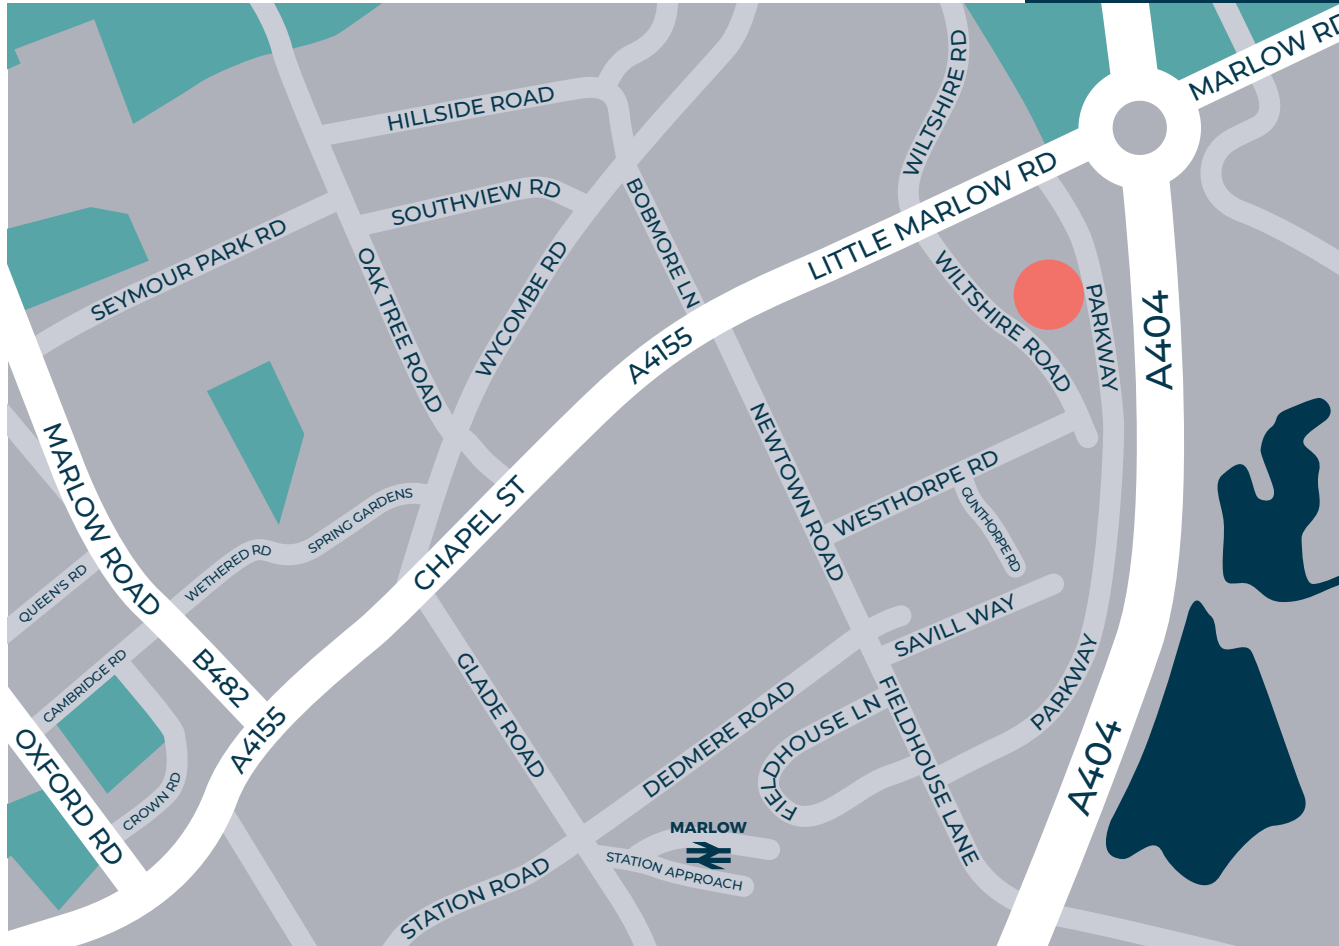

GOOGLE CUSTOMER REVIEWS

LOCATION MAP

GETTING HERE

Marlow International, Parkway, Marlow, SL7 1YL

-  A short drive or 20 minute walk to Marlow train station (to London Paddington). Up to a 15 minute drive to Maidenhead (Elizabeth line) and High Wycombe train stations.
-  3 minute walk to bus stop with route 800 and 850 passing through Marlow International.
-  24 minute drive to Heathrow airport.
-  Minutes drive to A404, 6 minute drive to M40 and a 10 minute drive to M4.