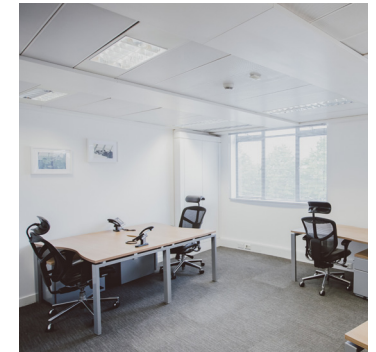

If you're getting a poor service from a workspace provider who cuts corners, we've got your back. Our highly trained team at Gatwick provides you with a reliable gold-standard service, while our inspiring offices and meeting rooms give you quiet space to get things done. By the way, we don't put our logo above the door – your brand comes first.

And the result? A productive environment that supports your company culture and creates happier teams.

Switch to Orega Gatwick and watch your success soar.

SPACE
TO GROW
YOUR
BUSINESS.

FEATURES

Tech-enabled meeting rooms