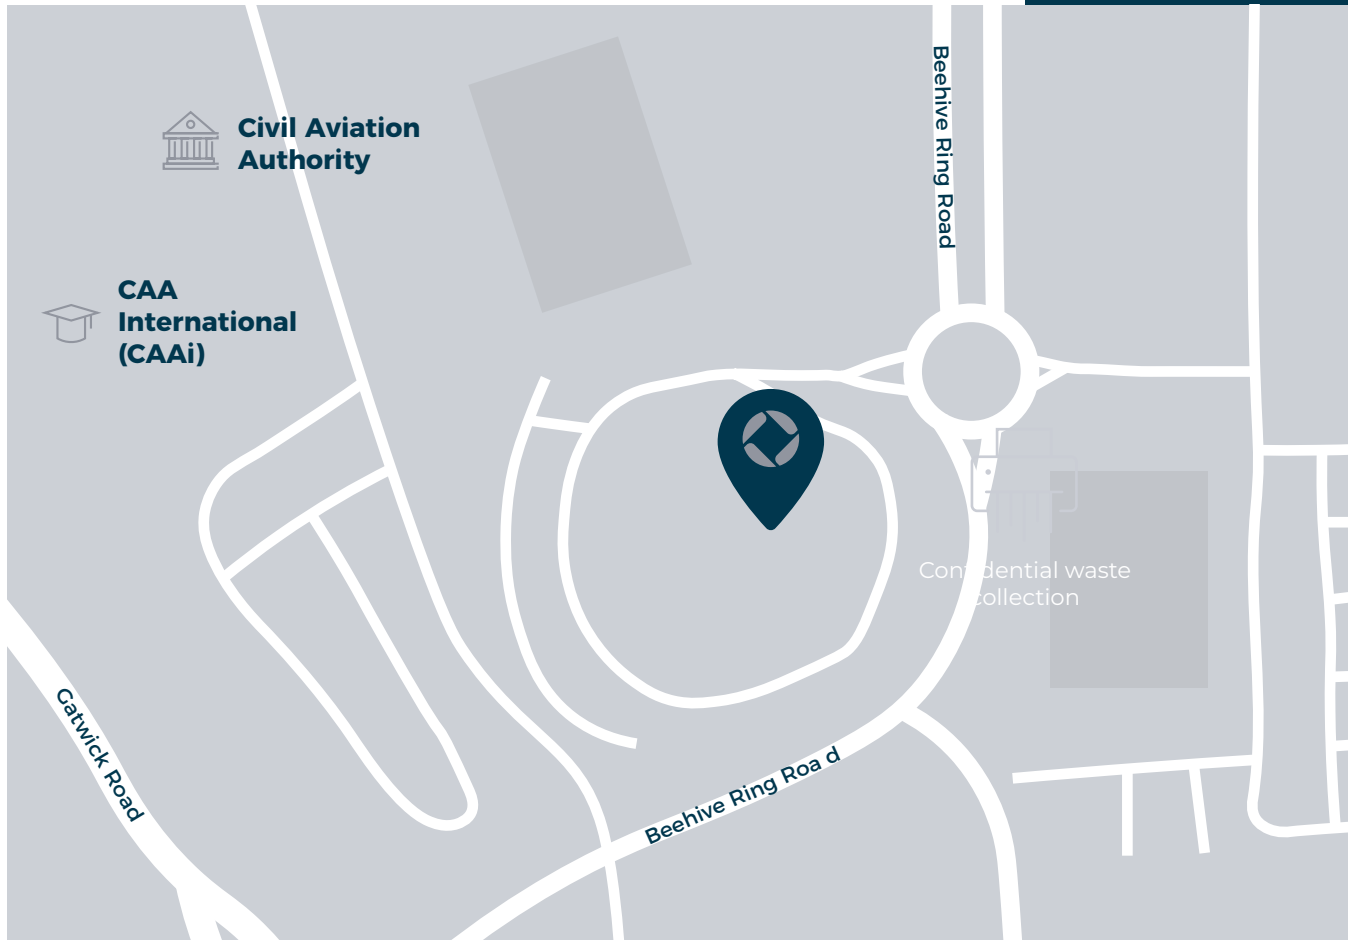

LUIS GUAMAN

GOOGLE CUSTOMER REVIEWS

LOCATION MAP

GETTING HERE

Beehive Ring Road, Gatwick RH6 0PA

5 minutes walk from Gatwick airport railway station

Local buses connect directly to Gatwick airport and City Place