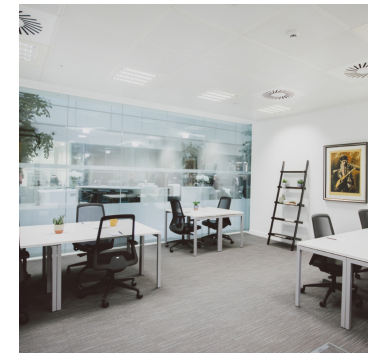

Your teams will love the serviced office space at Orega Gracechurch Street. Our offices are more generous than our rivals, and quiet, too, with sound-insulation designed to minimise distractions and promote communication and creativity.

You'll be proud to show clients through from the inspiring six-storey central atrium to our beautiful meeting rooms. And with stunning breakout space inside, and Leadenhall Market on the doorstep, your people will have a space where they can relax, recharge and be productive.