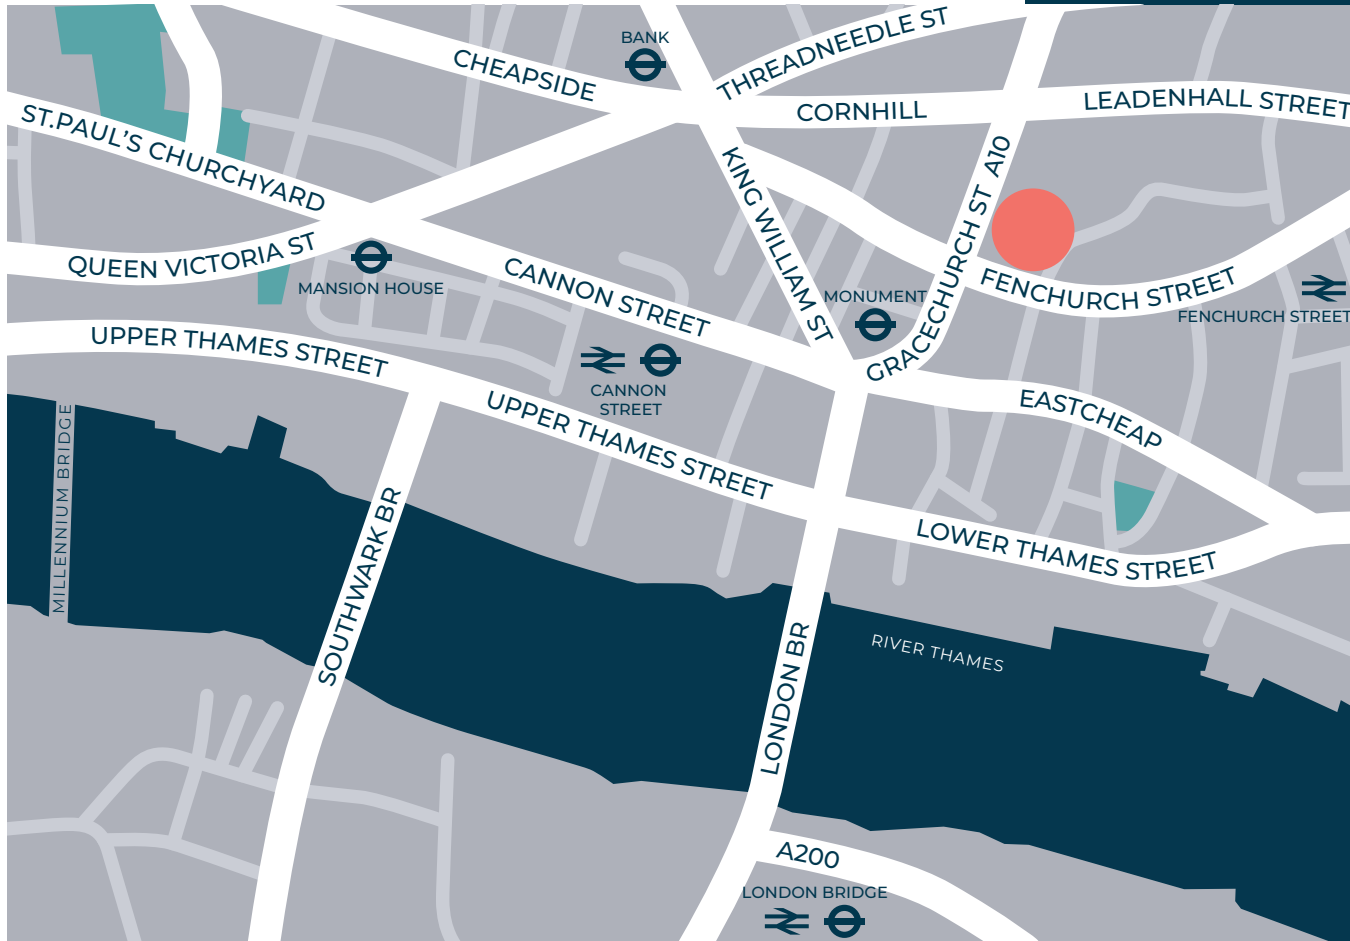

OREGA

70 GRACECHURCH STREET

LONDON

70 Gracechurch Street, London, EC3V 0HR

WWW.OREGA.COM / 0800 977 8000 / sales@orega.com

**SPACE
TO BE
YOU.**

Make business happen

Surrounded by some of London's most iconic buildings including The Gherkin, The Walkie Talkie and the Cheese Grater, 70 Gracechurch Street is minutes from Bank, London Bridge, Monument and Fenchurch Street stations.

CAROL WALSH

★★★★★ 4.8

GOOGLE CUSTOMER REVIEWS

LOCATION MAP

GETTING HERE

70 Gracechurch Street, London, EC3V 0HR

3-minute walk to London cycle hire docking bays

3-minute walk from Monument station, 6-minute walk from Bank and Cannon Street stations and 12-minute walk from London Bridge station

6-minute walk from Fenchurch Street station

Regular bus routes closeby

30 minutes from London City airport, 50 minutes from Gatwick airport and 60 minutes from Heathrow airport

OREGA

BOOK A TOUR

WWW.OREGA.COM
0800 977 8000
sales@orega.com